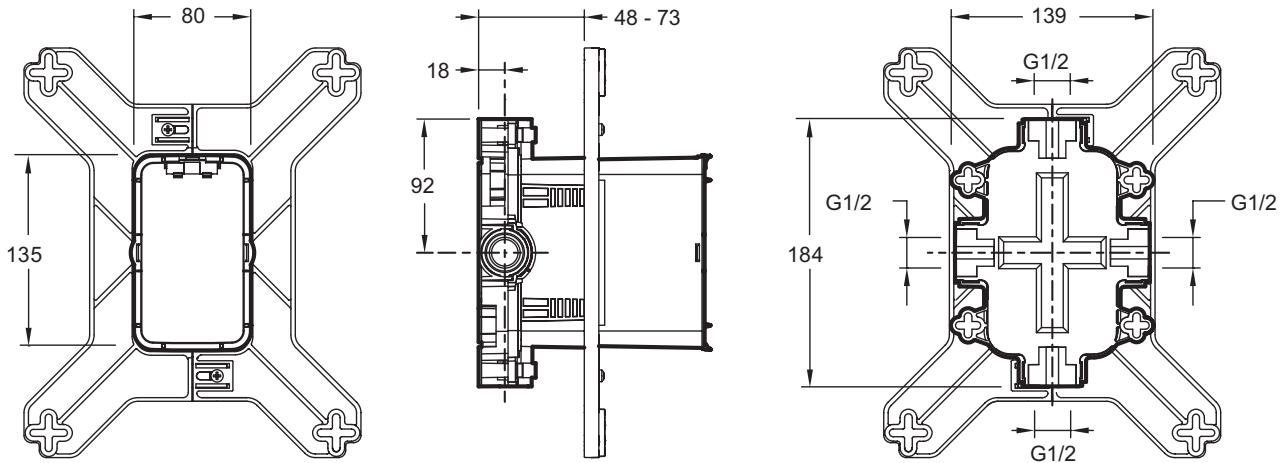

Modulo Universal Concealed Box

98699D

Product Description: Modulo universal concealed box

Product Dimensions: W139 x H184 mm

Material: Forged Brass Body

Minimum Pressure: 0.5 bar

Product Weight (kg): 2.0

Fixings Included: Yes

- Additional Information:**
- Simple installation with no special tools needed
 - 100% waterproof and reduces noise levels
 - Thermostatic valve limits water temperature to a maximum of 50°C for safety
 - Simple maintenance if required to change the valve after installation
 - Flexibility for installation depth from 80 mm - 110 mm
 - Trim Installation plates are equipped with a 'Breathing Channel' that avoids condensation inside the Modulo box
 - Leaking avoided due to perfect seal provided by box's plastic envelope
 - Integrated level: easy box positioning
 - Easy maintenance: direct access to valve servicing parts by removing trim
 - Can be installed on different surfaces: walls in concrete, plaster, wood, industrial partitions
 - Option to switch from mechanical to thermostatic mode, thanks to easy valve and trim change
 - Box cover with prongs to use as cut out template
 - Connector available to annex two Modulo universal boxes

98699D

Dimensions (mm)

Features

Durable
Forged brass resists wear and leaks

Universal Box
Works with valves shown below for multiple shower installations

Easy Installation
An integrated spirit level and bracket ensure the box is properly aligned