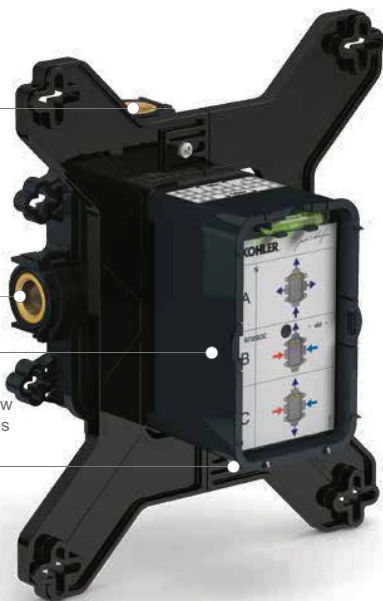

Modulo Universal Concealed Box

98699D

Product Description: Modulo universal concealed box

Product Dimensions: W139 x H184 mm

Material: Forged Brass Body

Minimum Pressure: 0.5 bar

Product Weight (kg): 2.0

Fixings Included: Yes

- Additional Information:**
- Simple installation with no special tools needed
 - 100% waterproof and reduces noise levels
 - Thermostatic valve limits water temperature to a maximum of 50°C for safety
 - Simple maintenance if required to change the valve after installation
 - Flexibility for installation depth from 80 mm - 110 mm
 - Trim Installation plates are equipped with a 'Breathing Channel' that avoids condensation inside the Modulo box
 - Leaking avoided due to perfect seal provided by box's plastic envelope
 - Integrated level: easy box positioning
 - Easy maintenance: direct access to valve servicing parts by removing trim
 - Can be installed on different surfaces: walls in concrete, plaster, wood, industrial partitions
 - Option to switch from mechanical to thermostatic mode, thanks to easy valve and trim change
 - Box cover with prongs to use as cut out template
 - Connector available to annex two Modulo universal boxes

98699D

Dimensions (mm)

Features

Durable
Forged brass resists wear and leaks

Universal Box
Works with valves shown below for multiple shower installations

Easy Installation
An integrated spirit level and bracket ensure the box is properly aligned

Pre-Install Option
Install Modulo and choose valve-trim at your convenience or easily change at a later time

Valve options

- Thermostatic built-in single sequential shower valve with 2 way diverter
- Thermostatic built-in shower valve with temperature & flow control
- Built-in 3-way diverter valve